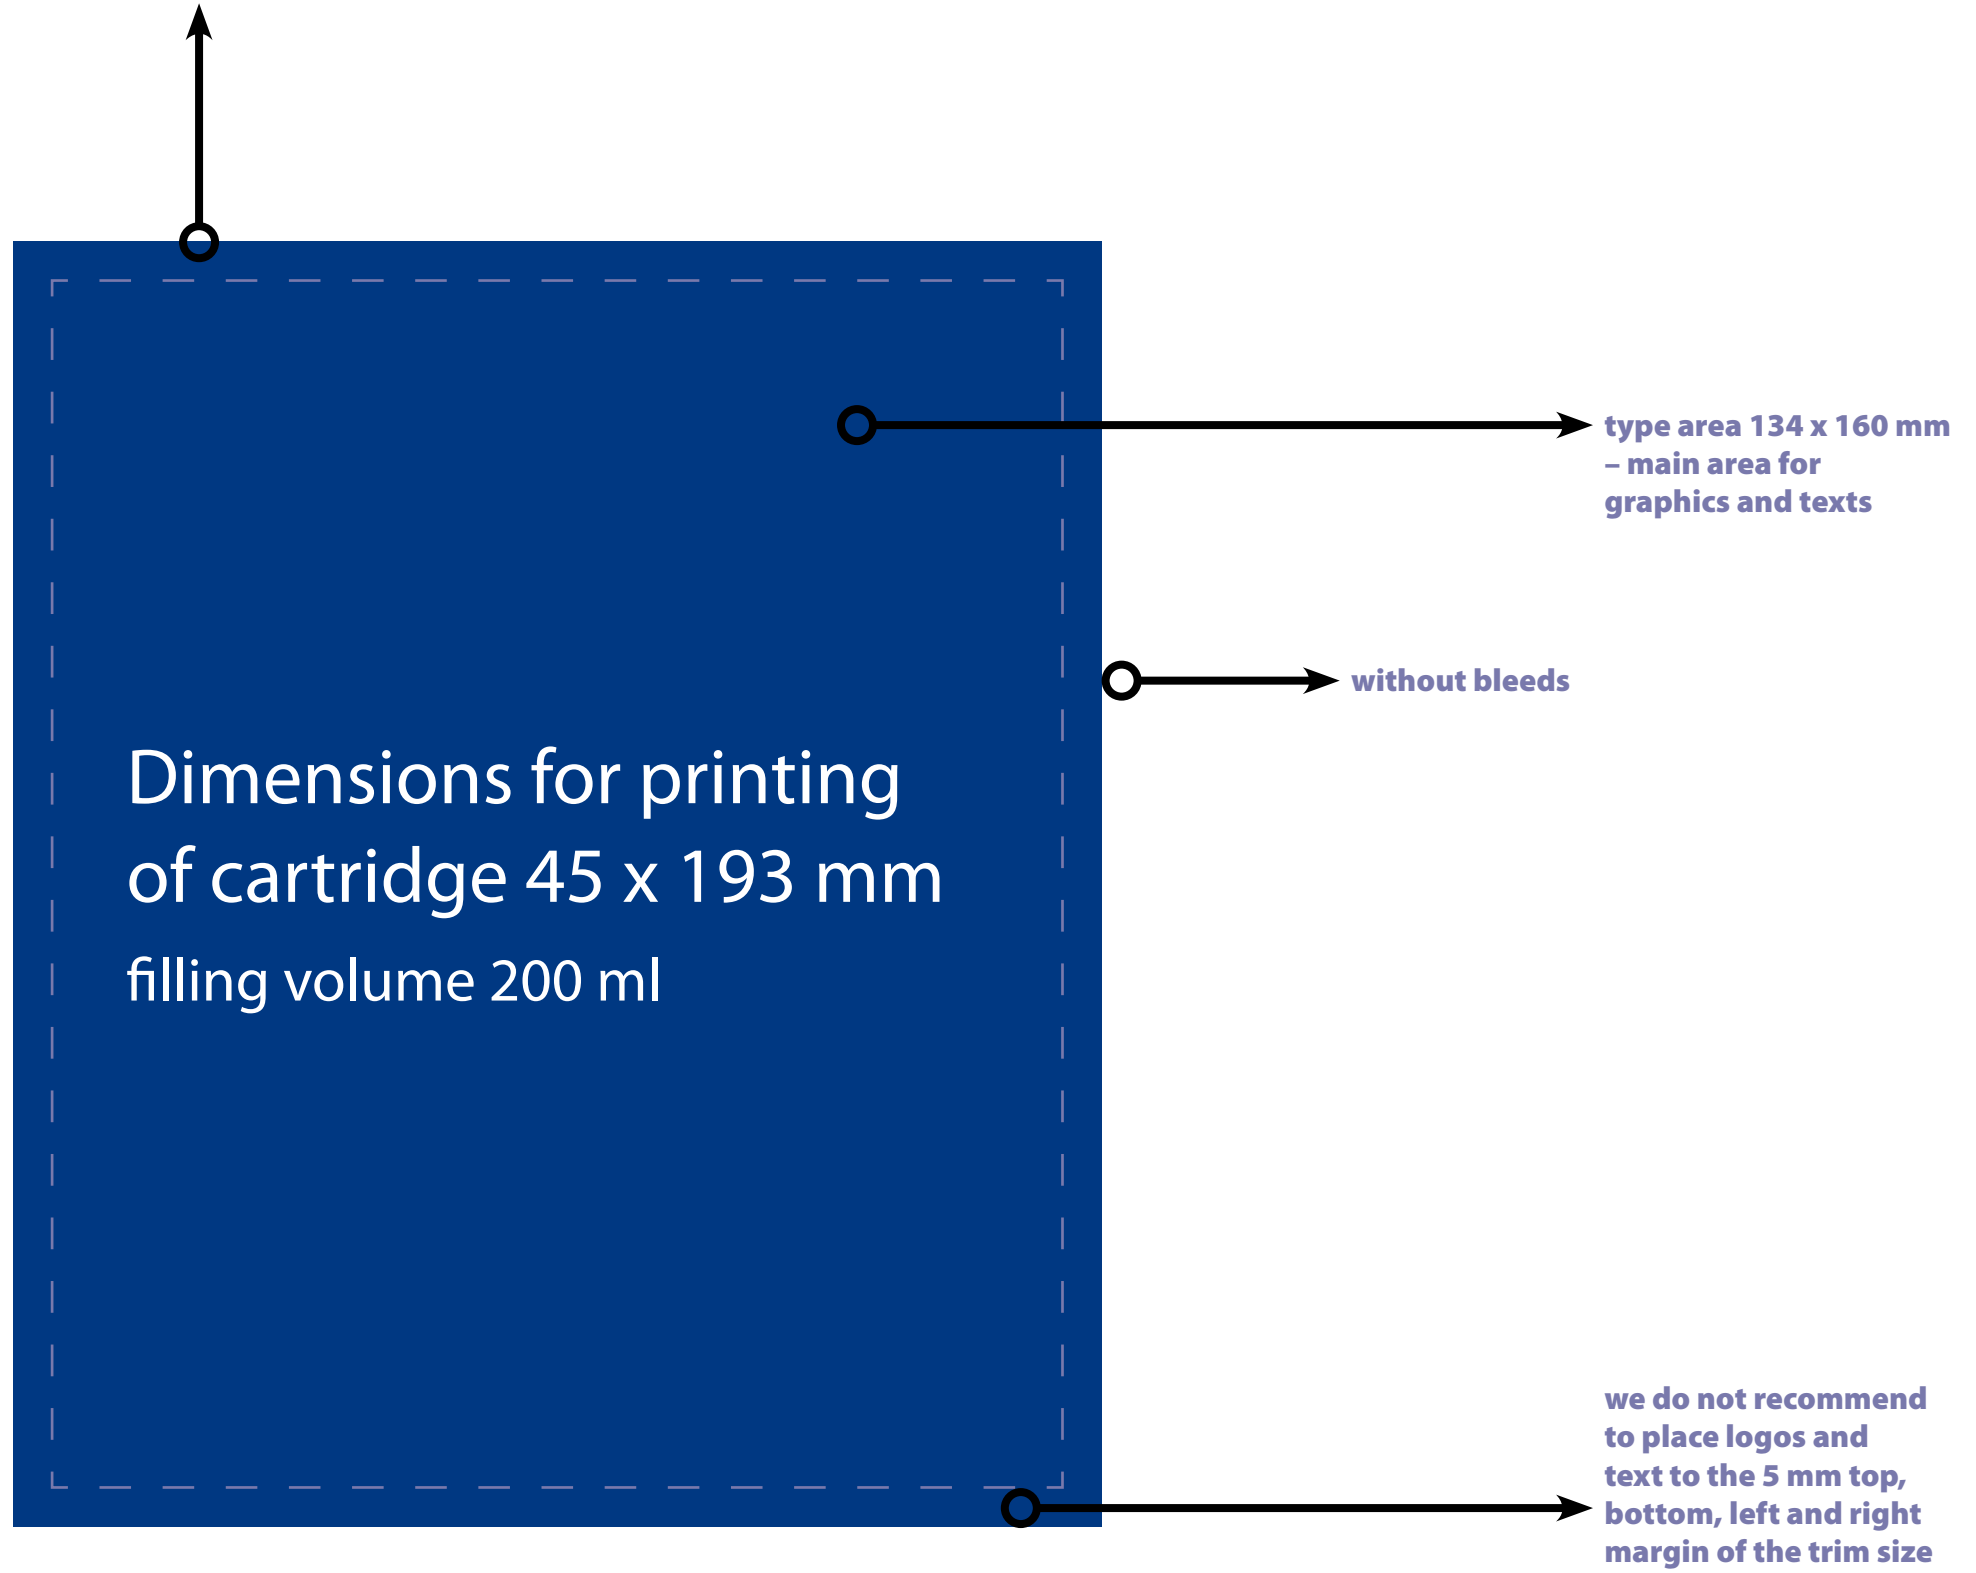

**144 x 170 mm
trim size of the
cartridge printing**

**Dimensions for printing
of cartridge 45 x 193 mm
filling volume 200 ml**

**type area 134 x 160 mm
- main area for
graphics and texts**

without bleeds

**we do not recommend
to place logos and
text to the 5 mm top,
bottom, left and right
margin of the trim size**